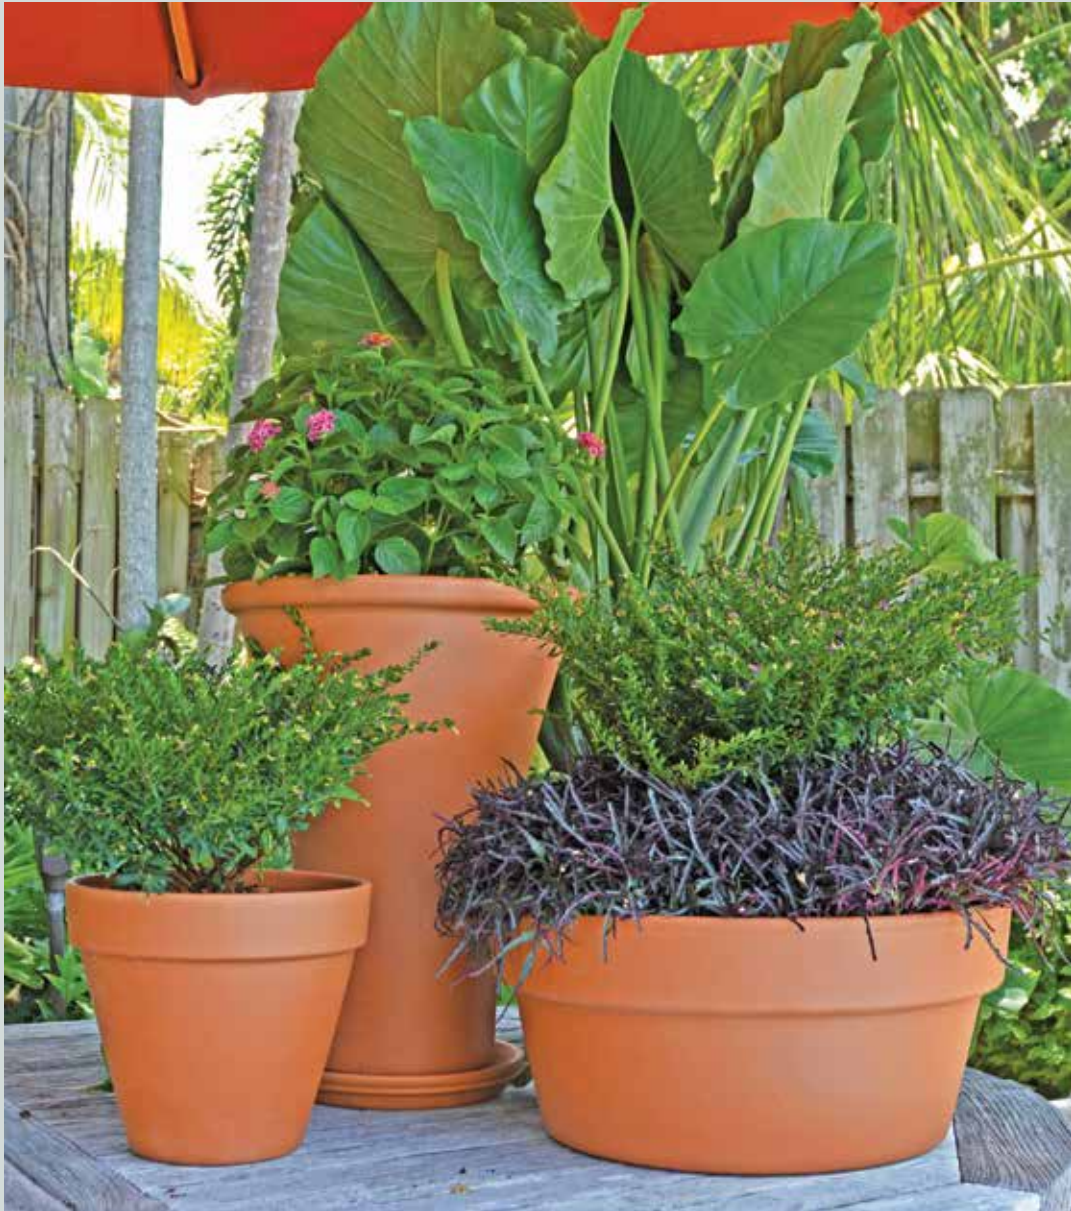

Atlantic Pottery

Terracotta